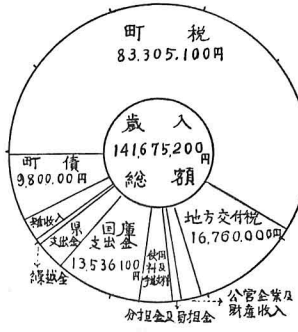

昭和31年度入善町歳入歳出予算

Table with 4 columns: 項 (Item), 本年度予算額 (This year budget), 前年度予算額 (Previous year budget), 増減 (Increase/Decrease). Rows include 町税 (Municipal tax), 歳入 (Income), and 歳出 (Expenditure).

Table with 4 columns: 項 (Item), 本年度予算額 (This year budget), 前年度予算額 (Previous year budget), 増減 (Increase/Decrease). Rows include 歳入 (Income), 歳出 (Expenditure), and 歳入歳出差引残金なし (No remaining balance).

歳入歳出差引残金なし

昭和31年2月29日提出

全 3月10日議決

このように入つて